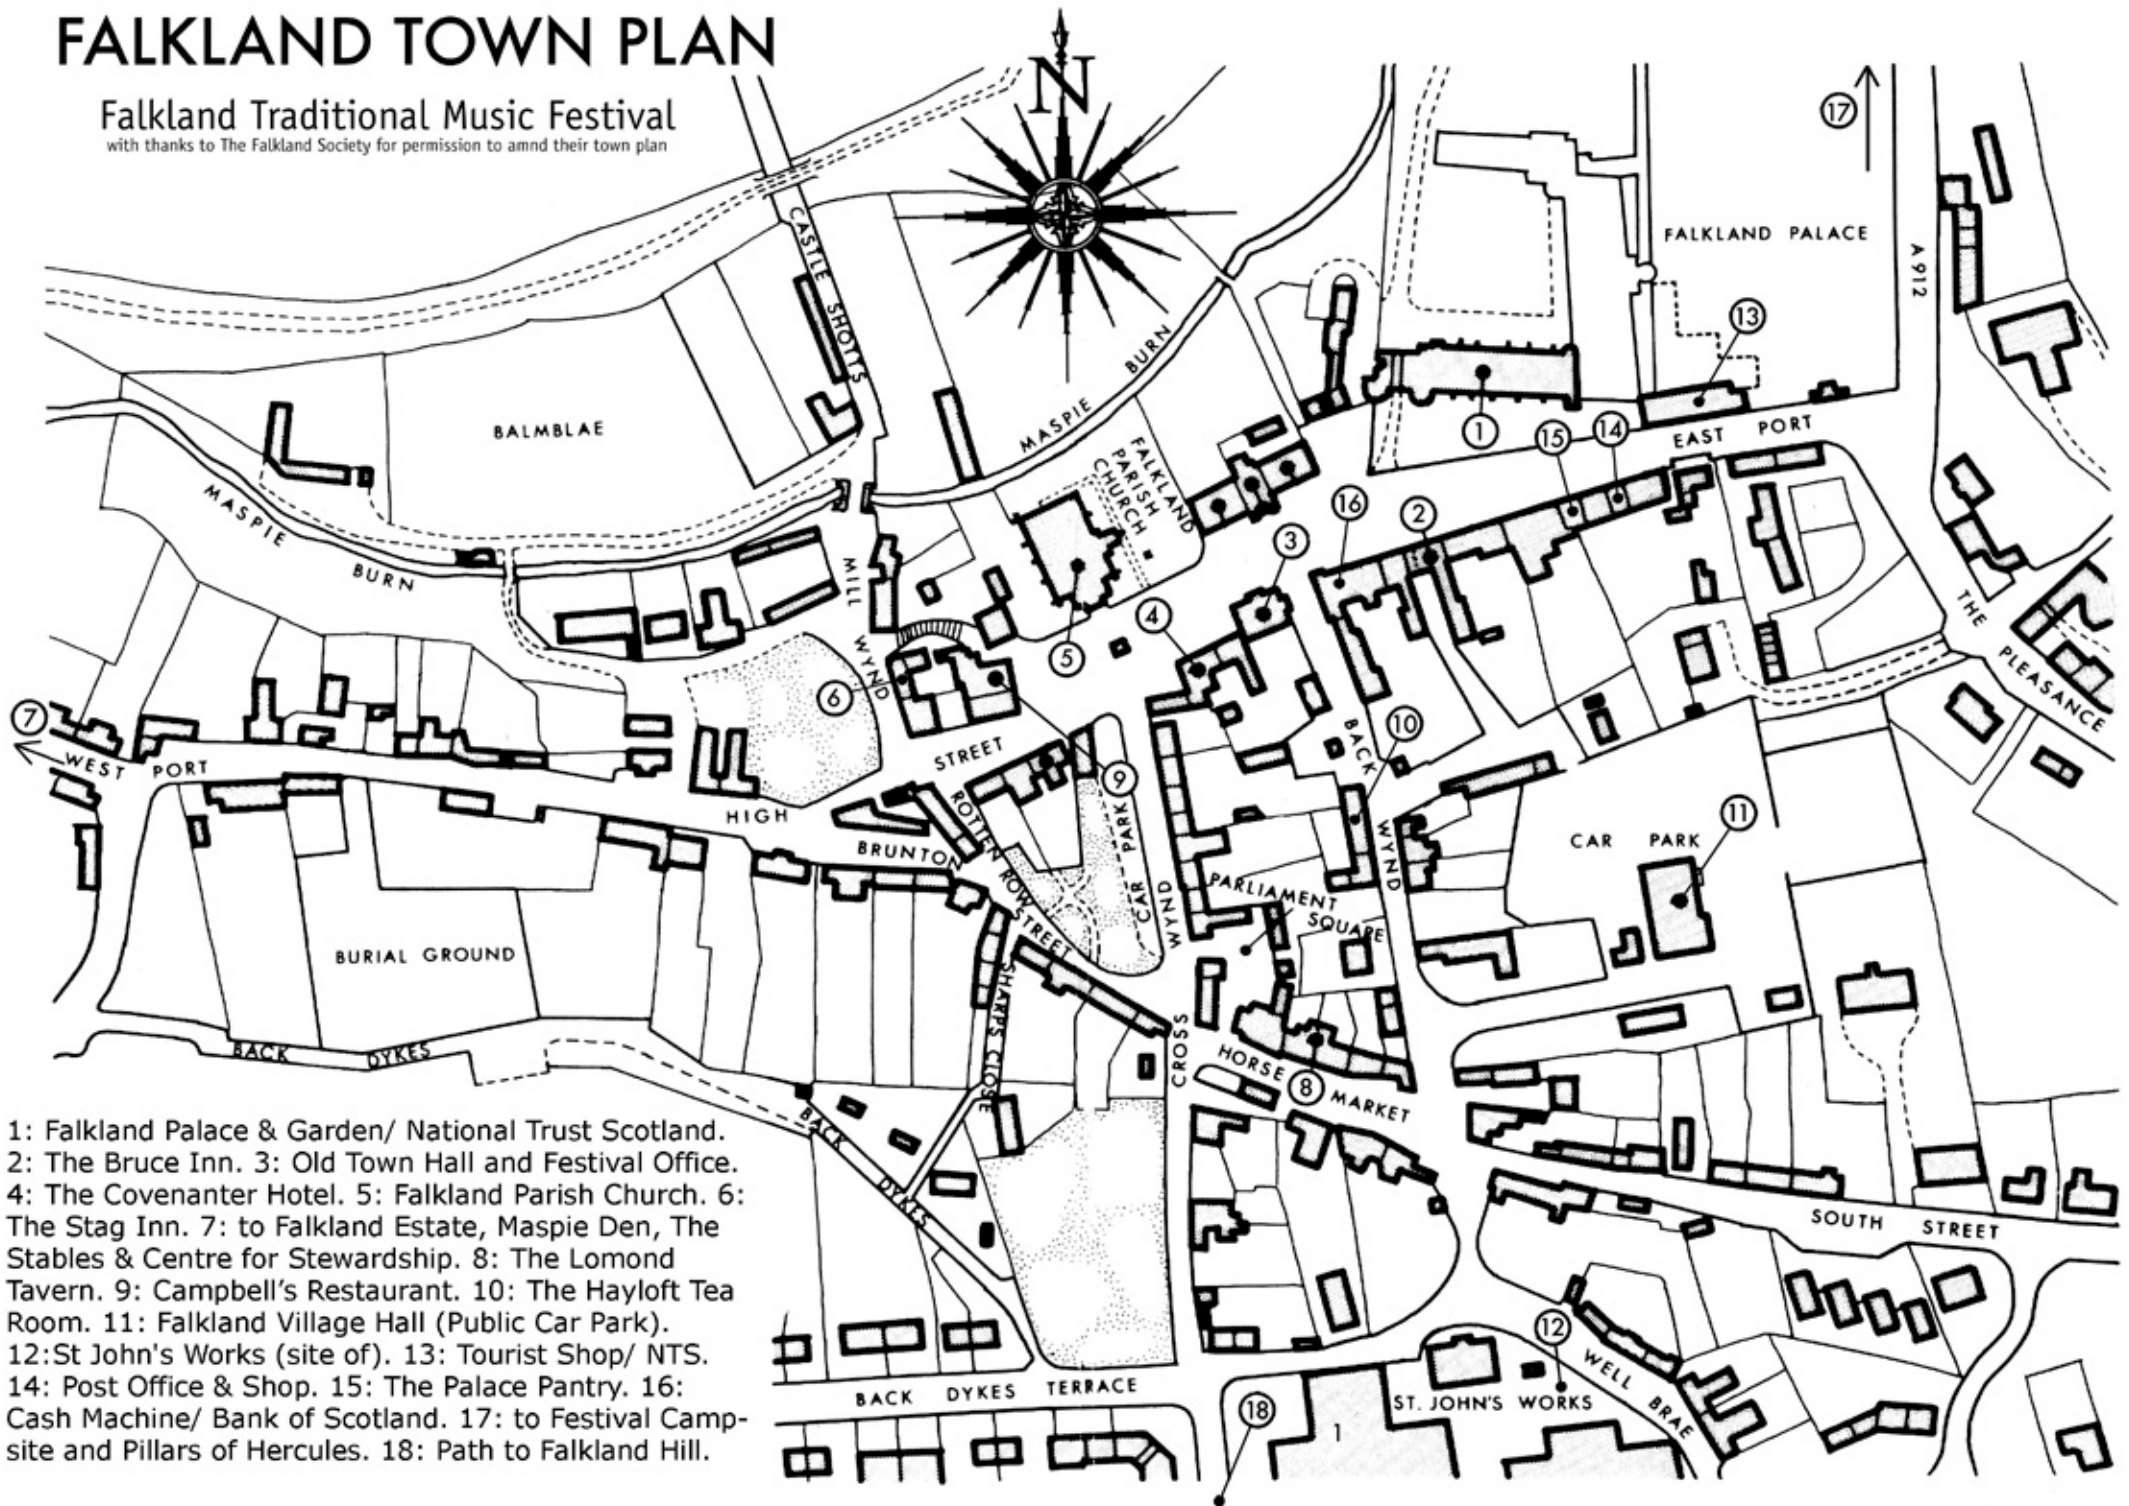

FALKLAND TOWN PLAN

Falkland Traditional Music Festival

with thanks to The Falkland Society for permission to amend their town plan

- 1: Falkland Palace & Garden/ National Trust Scotland.
- 2: The Bruce Inn.
- 3: Old Town Hall and Festival Office.
- 4: The Covenanter Hotel.
- 5: Falkland Parish Church.
- 6: The Stag Inn.
- 7: to Falkland Estate, Maspie Den, The Stables & Centre for Stewardship.
- 8: The Lomond Tavern.
- 9: Campbell's Restaurant.
- 10: The Hayloft Tea Room.
- 11: Falkland Village Hall (Public Car Park).
- 12: St John's Works (site of).
- 13: Tourist Shop/ NTS.
- 14: Post Office & Shop.
- 15: The Palace Pantry.
- 16: Cash Machine/ Bank of Scotland.
- 17: to Festival Campsite and Pillars of Hercules.
- 18: Path to Falkland Hill.