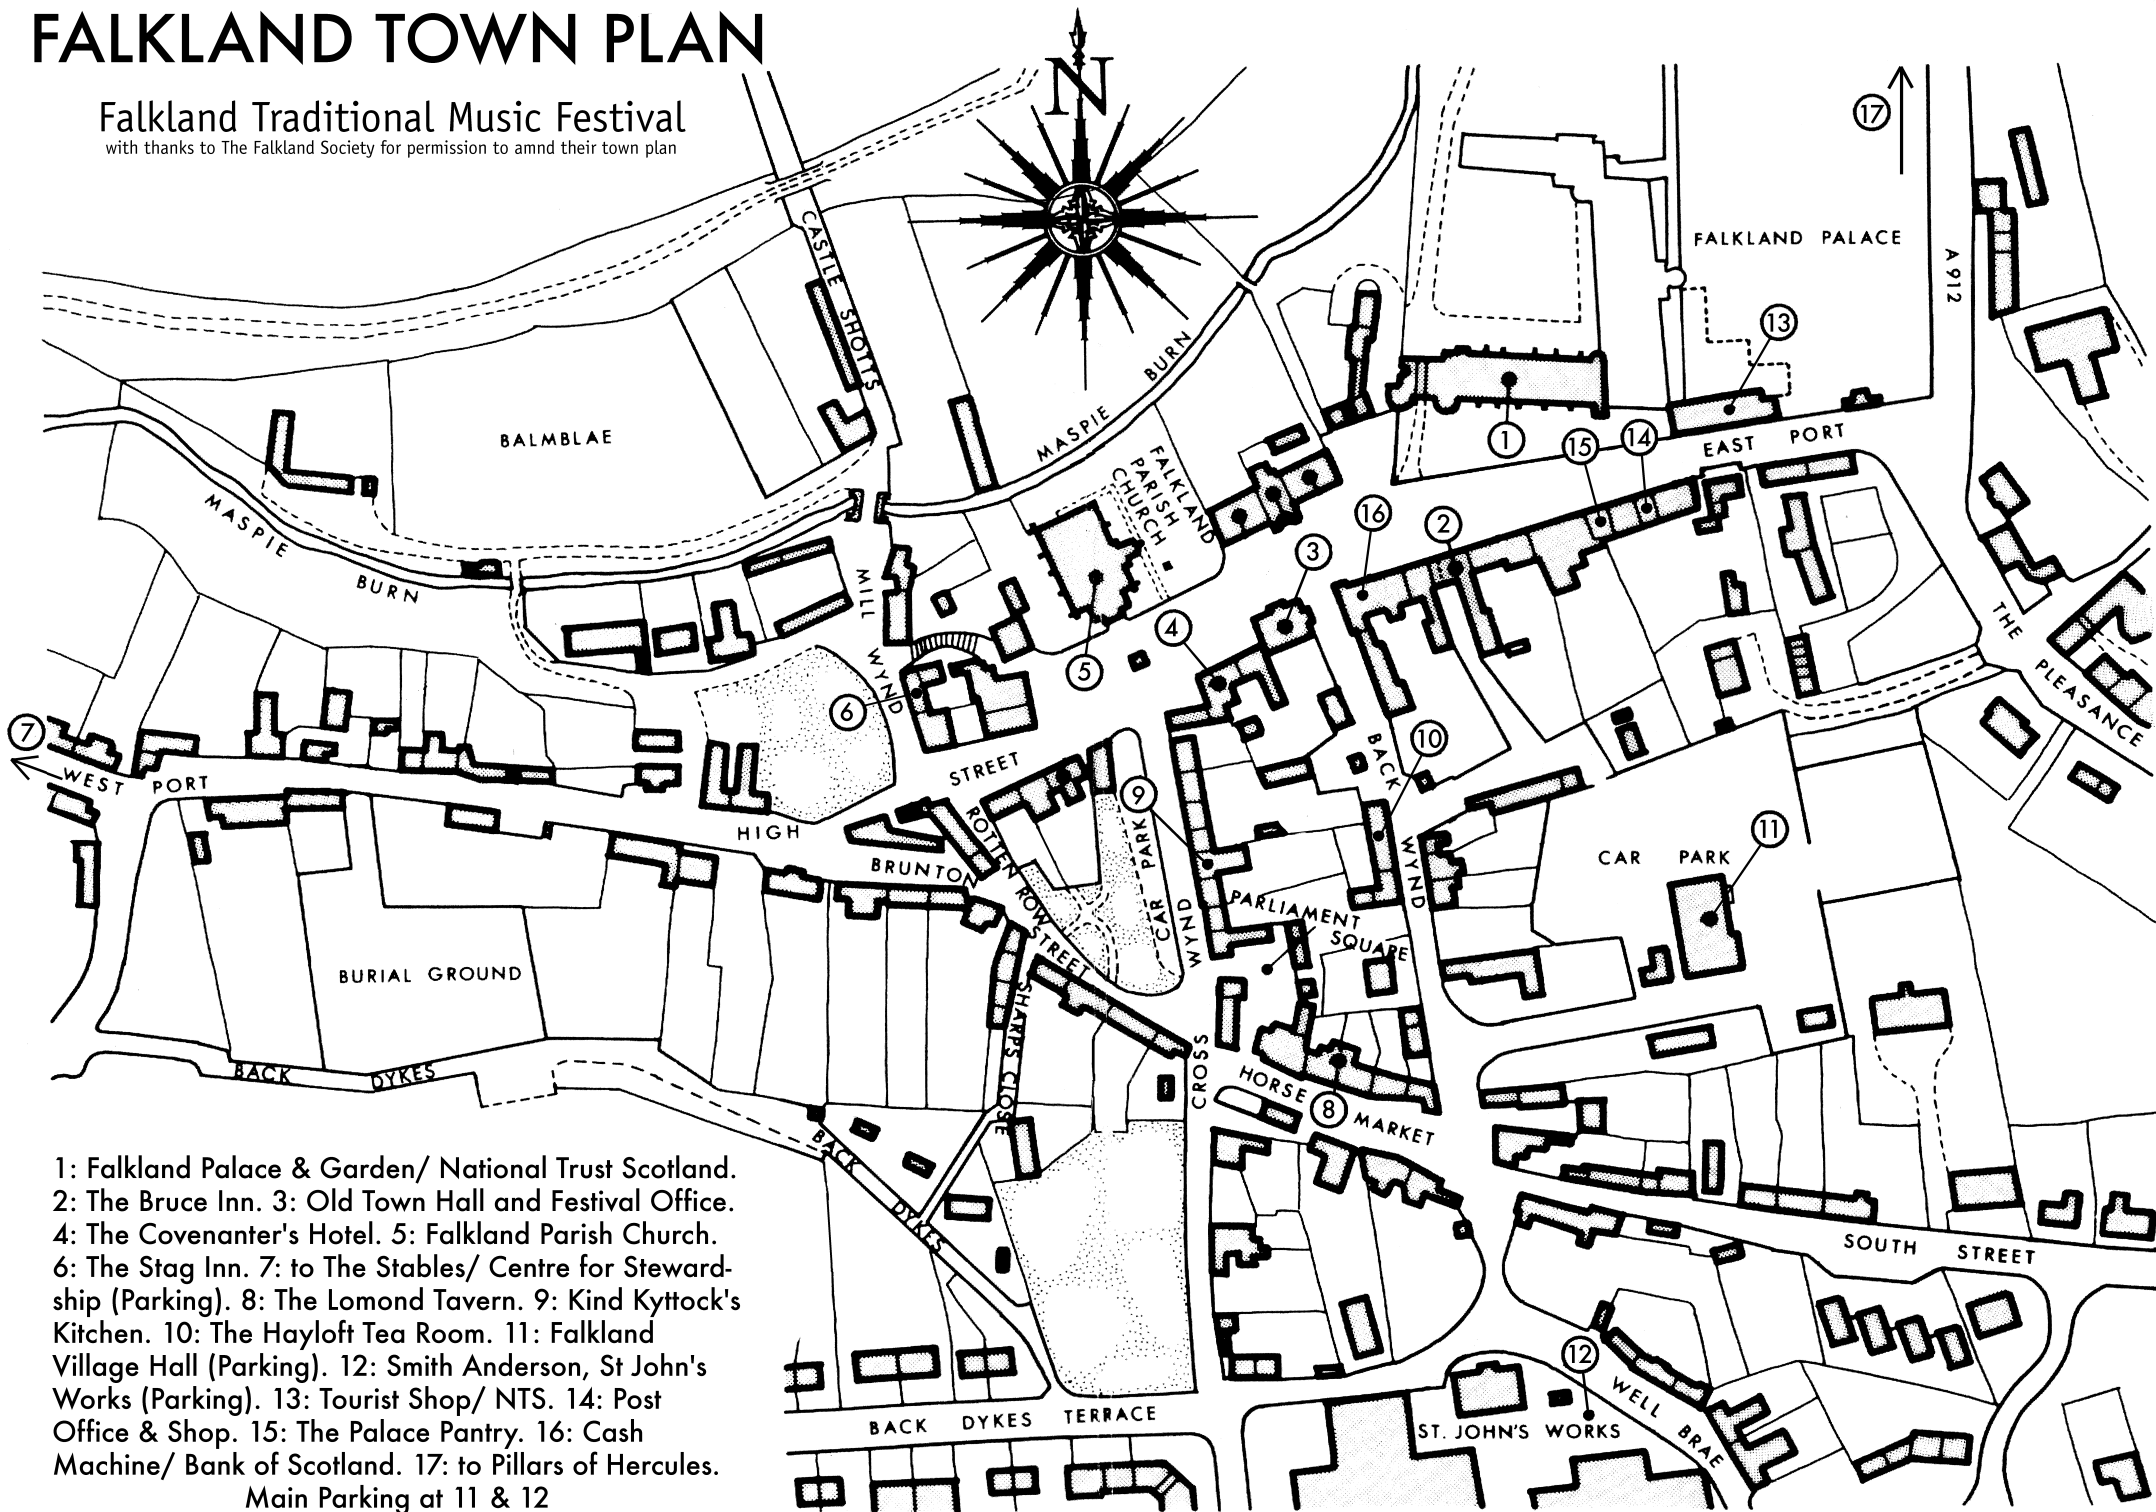

# FALKLAND TOWN PLAN

## Falkland Traditional Music Festival

with thanks to The Falkland Society for permission to amend their town plan

- 1: Falkland Palace & Garden/ National Trust Scotland.
  - 2: The Bruce Inn.
  - 3: Old Town Hall and Festival Office.
  - 4: The Covenanter's Hotel.
  - 5: Falkland Parish Church.
  - 6: The Stag Inn.
  - 7: to The Stables/ Centre for Stewardship (Parking).
  - 8: The Lomond Tavern.
  - 9: Kind Kyttock's Kitchen.
  - 10: The Hayloft Tea Room.
  - 11: Falkland Village Hall (Parking).
  - 12: Smith Anderson, St John's Works (Parking).
  - 13: Tourist Shop/ NTS.
  - 14: Post Office & Shop.
  - 15: The Palace Pantry.
  - 16: Cash Machine/ Bank of Scotland.
  - 17: to Pillars of Hercules.
- Main Parking at 11 & 12